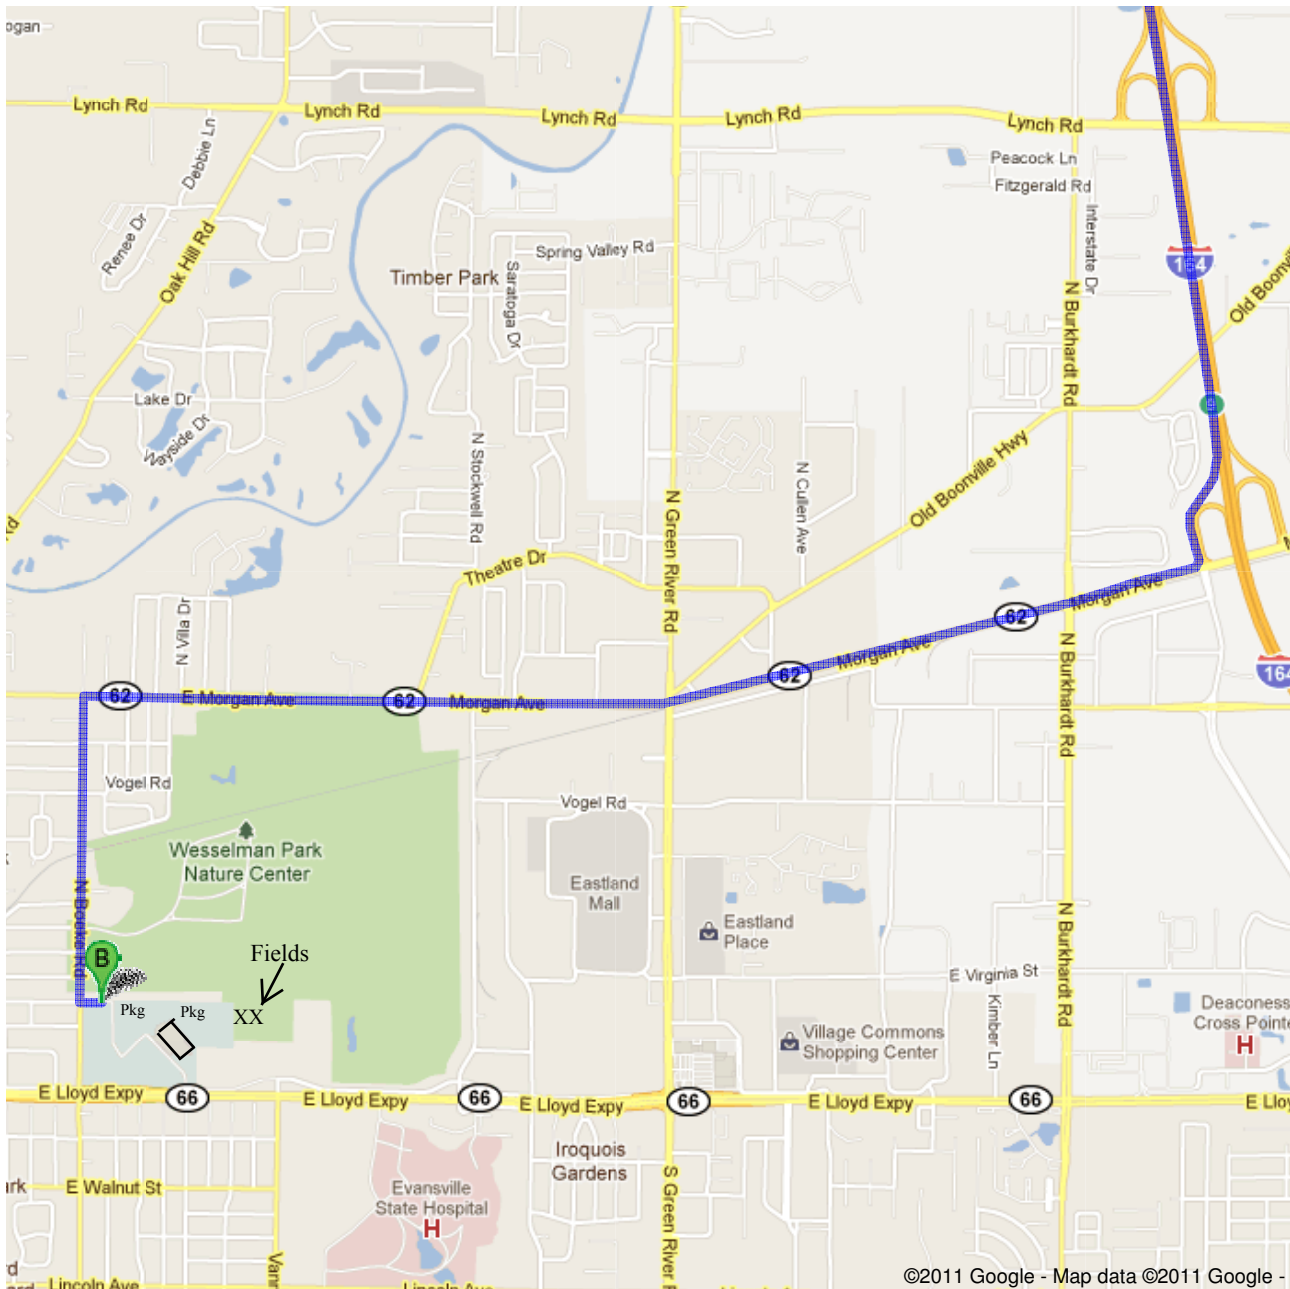

Directions to Unknown road
113 mi – about 1 hour 57 mins

Save trees. Go green!
 Download Google Maps on your phone at google.com/gmm

Located behind Roberts Stadium. Enter from Boeke Ave and follow fence between Roberts parking lot and Wesselman's Woods.

- 10:00 am Central Time Covenant Christian vs. Providence (West Field)
- 6:00 pm Central Time Championship Game (West Field)

 707 Providence Way, Clarksville, IN 47129

1. Head **south** on **Providence Way** go 59 ft
total 59 ft
-  2. Turn right toward **E Spring St** go 0.6 mi
total 0.6 mi
About 1 min
3. Continue straight onto **E Spring St** go 1.0 mi
total 1.5 mi
About 2 mins
-  4. Turn left onto **Vincennes St** go 0.3 mi
total 1.8 mi
About 1 min
-  5. Turn right onto **E Main St** go 1.2 mi
total 3.0 mi
About 2 mins
-  6. Turn right onto **Scribner Dr** go 0.2 mi
total 3.2 mi
-  7. Turn left at the 2nd cross street onto **W Spring St** go 164 ft
total 3.2 mi
-  8. Merge onto **I-64 W/US-150 W** via the ramp to **St Louis** go 93.9 mi
total 97.1 mi
Continue to follow I-64 W
About 1 hour 30 mins
-  9. Take exit **29A** to merge onto **I-164 W/I-69 S/IN-57 S** toward **Evansville/Henderson Ky** go 12.0 mi
total 109 mi
Continue to follow I-164 W
About 11 mins
-  10. Take exit **9** for **IN-62 W/Morgan Ave** go 0.4 mi
total 110 mi
About 1 min
-  11. Turn right onto **IN-62 W/Morgan Ave** go 2.9 mi
total 112 mi
About 4 mins
-  12. Turn left onto **N Boeke Rd** go 0.8 mi
total 113 mi
About 2 mins
-  13. Turn left at **E Franklin St** go 285 ft
total 113 mi

 Unknown road

Located behind Roberts Stadium. Enter from Boeke Ave and follow fence between Roberts parking lot and Wesselman's Woods.

These directions are for planning purposes only. You may find that construction projects, traffic, weather, or other events may cause conditions to differ from the map results, and you should plan your route accordingly. You must obey all signs or notices regarding your route.