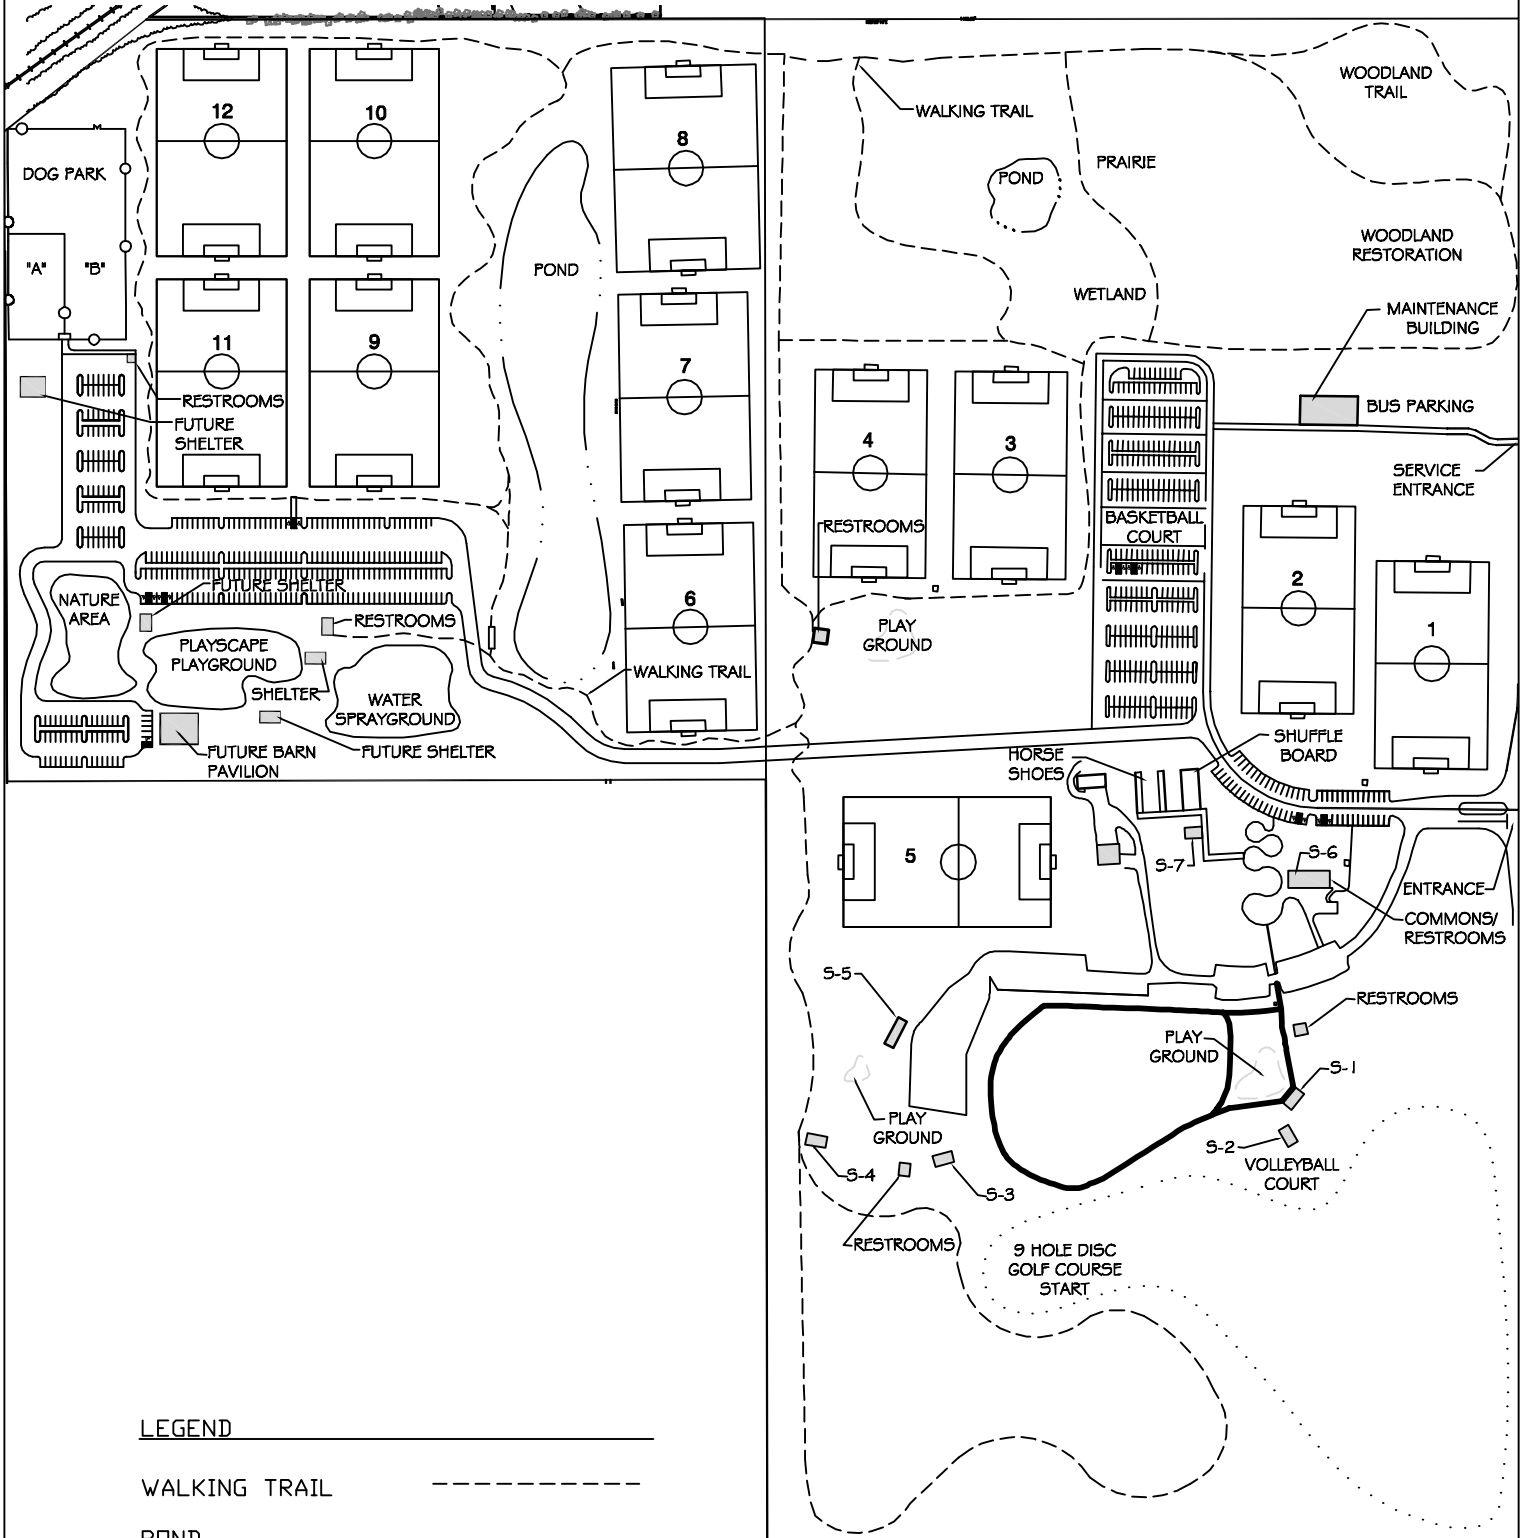

KARST FARM PARK MASTER PLAN 2005

FOR
MONROE COUNTY PARKS & RECREATION

MCCSC GRANDVIEW SCHOOL

LEGEND

- WALKING TRAIL
- POND
- DISC GOLF COURSE
- PAVED TRAIL
- SHELTER S-#

AIRPORT ROAD

Bledsoe Riggert Guerrettez
LAND SURVEYING • CIVIL ENGINEERING
1361 West Tapp Road
Bloomington, Indiana 47403
Phone: 812-336-8277
Fax: 812-336-0817

SCALE: NO SCALE
North